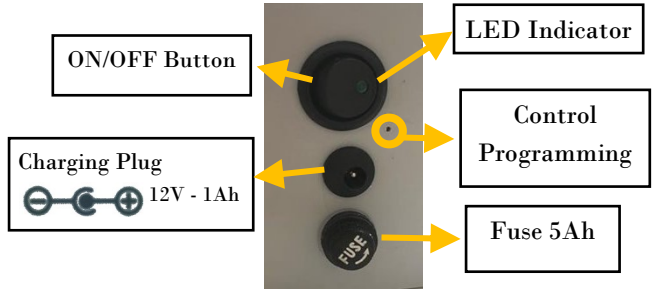

KAS Pump Box - KAS Pocket Rocket

The system has a OFF mode fuse.

The fuse is in the remote control package

Pict 1

Connections

Before connecting the device make sure the button is in OFF mode (Pict 1)

Connect the fuse on the fuse holder. (Pict 2)

Operating Mode

After placing the fuse turn ON the Button (ON MODE).
The indicator light will get a GREEN light (device OK).