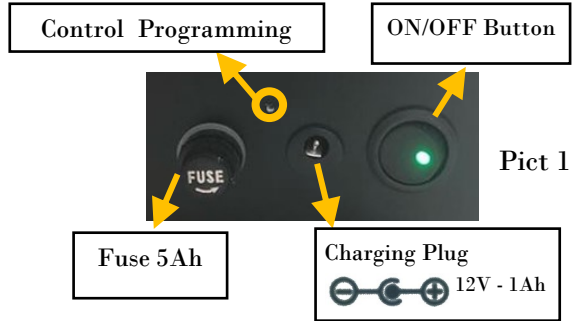

### Remote Control.

Button A or 1 Pump Box  
Button B or 2 Stuck Box

Green led on,  
product running

Green led off,  
needs to be charged

## Battery Charge

Its necessary charge the device when the lighth is OFF.

Battery should be charged for 6H - 8H

Charger (Pict 5) INPUT 110Vac - 220Vac  
OUTPUT 12V - 1,5Ah.

Pict 5

# KAS STUCK BOX

The system has a OFF mode fuse.

The fuse is in the remote control package