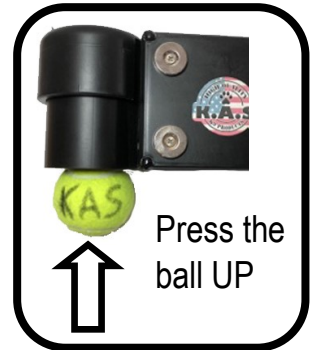

# KAS Pump Box - KAS Pocket Rocket

The system has a OFF mode fuse.

The fuse is in the remote control package

Pict 1

# KAS STUCK BOX

The system has a OFF mode fuse.

The fuse is in the remote control package

## Connections

Before connecting the device make sure the button is in OFF mode (Pict 1)

Connect the fuse on the fuse holder. (Pict 2)

## Operating Mode

After placing the fuse turn ON the Button (ON MODE).  
The indicator light will get a GREEN light (device OK).

**Remote Control.**  
Button A or 1 Pump Box  
Button B or 2 Stuck Box

Green led on,  
product running